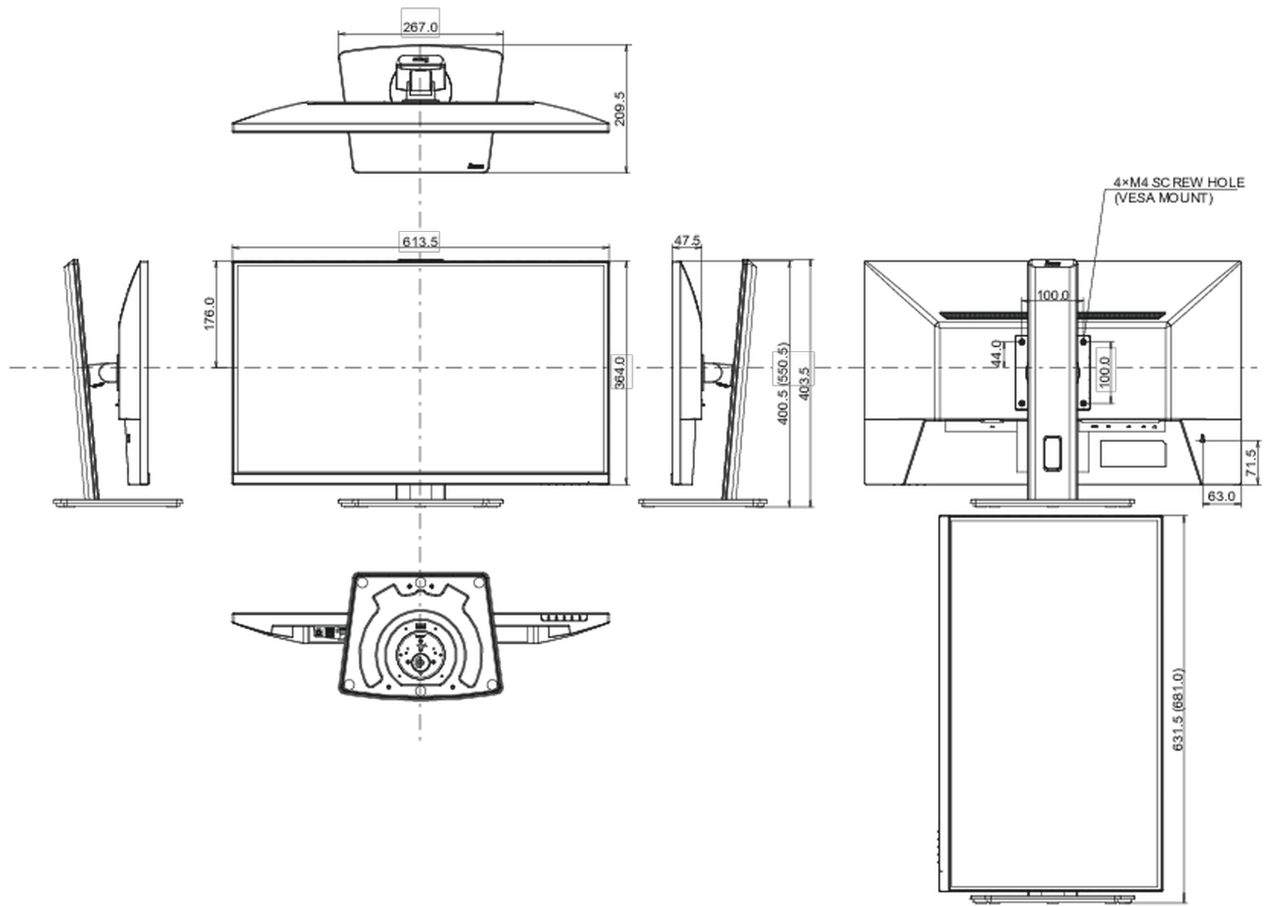

01 DISPLAY CHARACTERISTICS

Design	3-side borderless
Diagonal	27", 68.65cm
Panel	IPS panel technology LED, matte finish
Native resolution	2560 x 1440 @100Hz (3.7 megapixel QHD)
Aspect ratio	16:9
Panel brightness	300 cd/m ²
Static contrast	1300:1
Advanced contrast	80M:1
Response time (MPRT)	1ms
Viewing zone	horizontal/vertical: 178°/178°, right/left: 89°/89°, up/down: 89°/89°
Colour support	16.7mIn (sRGB: 96%; NTSC: 72%)
Horizontal Sync	30 - 151kHz
Viewable area W x H	596.7 x 335.7mm, 23.5 x 12.2"
Pixel pitch	0.233mm
Colour	matte, black

04 MECHANICAL

Display position adjustments	height, swivel, tilt, pivot (rotation both sides)
Height adjustment	150mm
Rotation (PIVOT function)	90°
Swivel stand	120°; 60° left; 60° right
Tilt angle	23° up; 5° down
VESA mounting	100 x 100mm

Cable management system yes

05 ACCESSORIES INCLUDED

Cables	power, USB, HDMI, DP
Other	quick start guide, safety guide

06 POWER MANAGEMENT

Power supply unit	internal
Power supply	AC 100 - 240V, 50/60Hz
Power usage	22W typical, 0.5W stand by, 0.3W off mode

08 DIMENSIONS / WEIGHT

Product dimensions W x H x D	613.5 x 400.5 (550.5) x 209.5mm
Box dimensions W x H x D	691 x 447 x 142mm
Weight (without box)	5.6kg
Weight (with box)	7.3kg
EAN code	4948570124657

All trademarks and registered trademarks acknowledged. E & O E. Specification subject to change without notice. All LCD's comply with ISO-9241-307:2008 in connection with pixel defects.