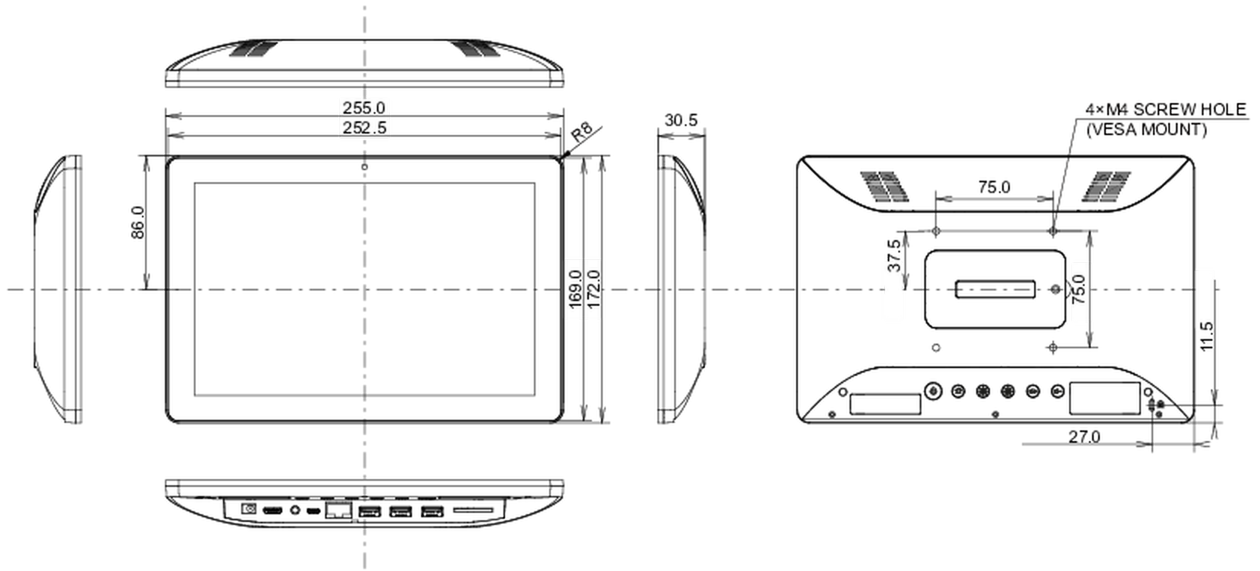

01 DISPLAY CHARACTERISTICS

Design	Edge to edge glass
Diagonal	10.1", 25.5cm
Panel	IPS Panel Technology, LED
Native resolution	1280 x 800 (1 megapixel HD)
Aspect ratio	16:10
Panel brightness	450 cd/m ²
Brightness	385 cd/m ² with touch
Light transmittance	85%
Static contrast	1000:1 with touch
Response time (GTG)	25ms
Viewing zone	horizontal/vertical: 160°/160°, right/left: 80°/80°, up/down: 80°/80°
Colour support	16.7mln 8bit
Viewable area W x H	216.6 x 135.4mm, 8.5 x 5.3"
Pixel pitch	0.1692mm
Bezel colour and finish	black, matte

06 MECHANICAL

Orientation landscape, portrait, face-up

VESA mounting 75 x 75mm

07 ACCESSORIES INCLUDED

Guides quick start guide, safety guide

Other AC adapter

Cable cover yes

08 POWER MANAGEMENT

Power supply unit external

Power supply DC 12 V

Power usage 7W typical

09 SUSTAINABILITY

Regulations CE, RoHS support, ErP, WEEE, REACH

REACH SVHC above 0.1%: Lead

10 DIMENSIONS / WEIGHT

Product dimensions W x H x D 255 x 172 x 30.5mm

Box dimensions W x H x D 398 x 223 x 68mm

Weight (without box) 0.8kg

Weight (with box) 1.36kg

EAN code 4948570117116

All trademarks and registered trademarks acknowledged. E & O E. Specification subject to change without notice. All LCD's comply with ISO-9241-307:2008 in connection with pixel defects.