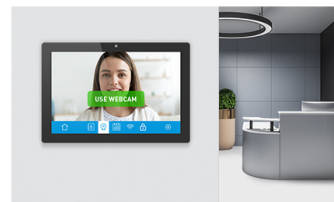

10.1” PCAP 10pt touch screen with Android and Power over Ethernet Technology

The ProLite TW1023ASC-B1P touch panel PC is a perfect choice for high-use environments such as retail, interactive POS, information desks or hospitality applications. Thanks to the pre-installed Android operating system, it is possible to easily customize the monitor by installing applications directly to it.

The Power over Ethernet technology (POE) allows to provide both data connection and power by a single cable, simplifying all installations. This monitor can operate in landscape, portrait or face-up orientation. Together with the built-in camera, microphone and speakers it offers limitless, interactive installation possibilities.

Built-in webcam, microphone & speakers

Making the screen a perfect solution for semi or fully automated reception solutions allowing businesses to track and manage visitor traffic at the front desk lobby without compromising on the safety and security of your staff, visitors and company assets.

01 DISPLAY CHARACTERISTICS

Design	Edge to edge glass
Diagonal	10.1", 25.5cm
Panel	IPS Panel Technology, LED
Native resolution	1280 x 800 (1 megapixel HD)
Aspect ratio	16:10
Panel brightness	450 cd/m ²
Brightness	385 cd/m ² with touch
Light transmittance	85%
Static contrast	1000:1 with touch
Response time (GTG)	25ms
Viewing zone	horizontal/vertical: 160°/160°, right/left: 80°/80°, up/down: 80°/80°
Colour support	16.7mln 8bit
Viewable area W x H	216.6 x 135.4mm, 8.5 x 5.3"
Pixel pitch	0.1692mm
Bezel colour and finish	black, matte