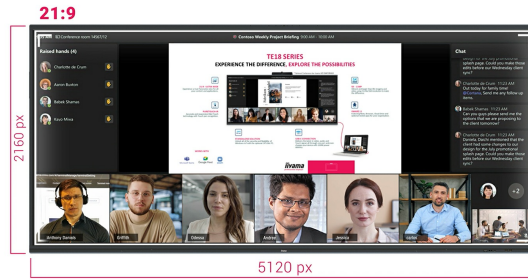

IFP INTERACTIVE DISPLAYS

INFORMATION

**105" Ultra-wide Interactive 5K UHD display with 21:9 panoramic view**

- The TE10518UWI-B1AG is a revolutionary 105" 5K UHD Interactive Touchscreen that brings a new level of collaboration and engagement to your workspace. Boasting cutting-edge technology and a host of impressive features and functionalities, this interactive display is designed to transform the way you work, communicate, and share ideas. Whether it's for boardrooms, classrooms, or collaborative meeting spaces, this 105" 21:9 Ultra-Wide interactive touchscreen is the ultimate tool to foster creativity, productivity, and seamless communication.

## Microsoft Teams Front Row

Take your collaboration to the next level with your preferred integration of Microsoft Teams Front Row. This feature allows you to seamlessly host or join virtual meetings and video conferences using the interactive touchscreen as your central communication hub.

## 21:9 Ultra-Wide Screen

With an ultra-wide aspect ratio, this interactive touchscreen provides an expansive canvas to accommodate multiple content windows side-by-side, enhancing multitasking capabilities. The 21:9 Ultra Wide format is also the perfect optimisation for Microsoft Teams Front Row delivering an exceptional experience and meeting room equity for all attendees.

## 5K - 11 Mega Pixels

Experience stunning visuals with the 5K UHD resolution, offering crisp and clear images for a truly immersive viewing experience.