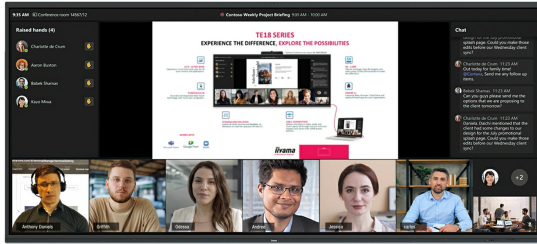

IFP INTERACTIVE DISPLAYS

INFORMATION

**105" Ultra-wide Interactive 5K UHD display with 21:9 panoramic view**

- The TE10518UWI-B1AG is a revolutionary 105" 5K UHD Interactive Touchscreen that brings a new level of collaboration and engagement to your workspace. Boasting cutting-edge technology and a host of impressive features and functionalities, this interactive display is designed to transform the way you work, communicate, and share ideas. Whether it's for boardrooms, classrooms, or collaborative meeting spaces, this 105" 21:9 Ultra-Wide interactive touchscreen is the ultimate tool to foster creativity, productivity, and seamless communication.

## Microsoft Teams Front Row

Take your collaboration to the next level with your preferred integration of Microsoft Teams Front Row. This feature allows you to seamlessly host or join virtual meetings and video conferences using the interactive touchscreen as your central communication hub.

## 21:9 Ultra-Wide Screen

With an ultra-wide aspect ratio, this interactive touchscreen provides an expansive canvas to accommodate multiple content windows side-by-side, enhancing multitasking capabilities. The 21:9 Ultra Wide format is also the perfect optimisation for Microsoft Teams Front Row delivering an exceptional experience and meeting room equity for all attendees.

## 5K - 11 Mega Pixels

Experience stunning visuals with the 5K UHD resolution, offering crisp and clear images for a truly immersive viewing experience.