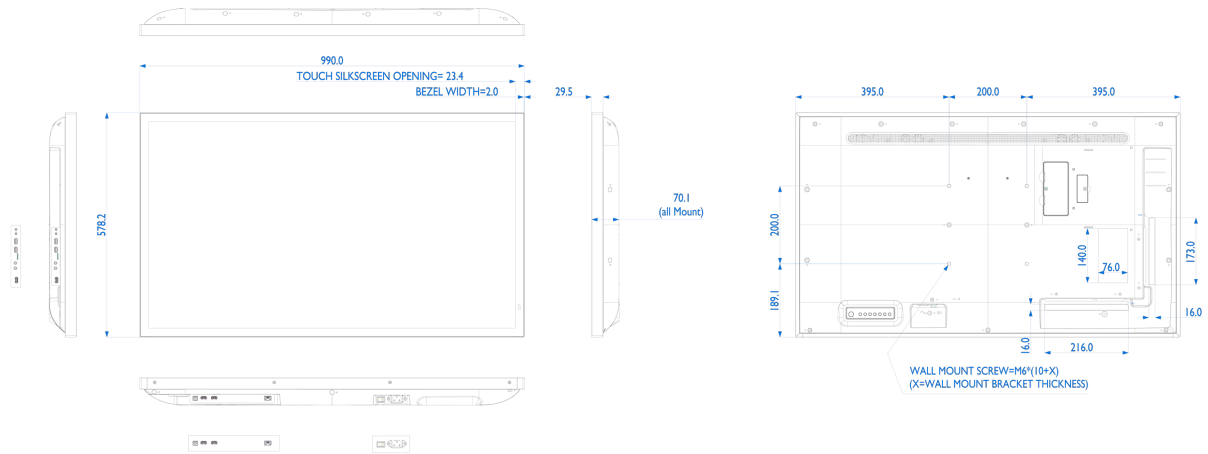

PROLITE T4362AS-B1

Version: 2.0

Release date: 2022/05/04

All trademarks and registered trademarks acknowledged. E & O E. Specification subject to change without notice. All LCD's comply with ISO-9241-307:2008 in connection with pixel defects.

© IIYAMA CORPORATION. ALL RIGHTS RESERVED